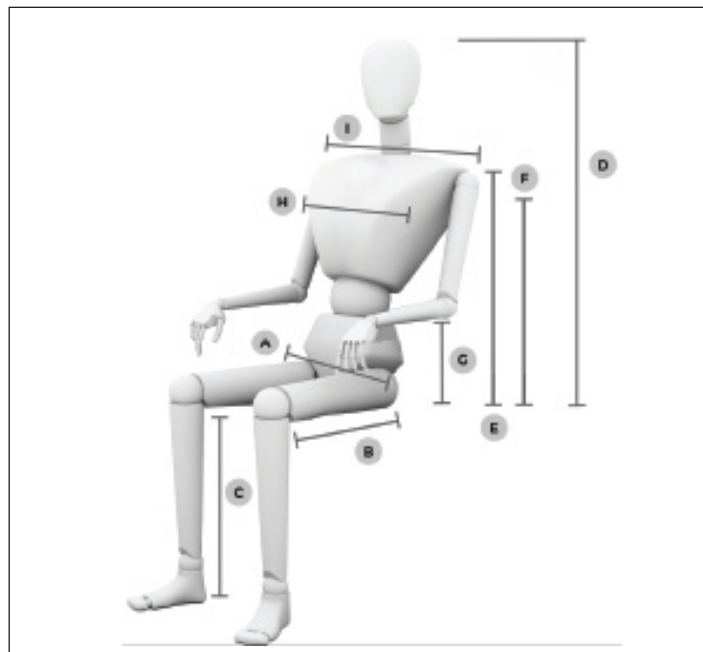

Seat/Leg Length

		Wide						
Inches		16	17	18	19	20	21	22
Deep	16	☐	☐	☐	☐	☐	☐	☐
	17	☐	☐	☐	☐	☐	☐	☐
	18	☐	☐	☐	☐	☐	☐	☐
	19	☐	☐	☐	☐	☐	☐	☐
	20	☐	☐	☐	☐	☐	☐	☐
	21	☐	☐	☐	☐	☐	☐	☐
	22	☐	☐	☐	☐	☐	☐	☐

☐ Power Elevating legrests 13"-18" Pair, 5"W and 6" D footplate
The Power and Manual ELR's are a Gooseneck Mount

Set to Specifications

Seat to Floor Height Options - REQUIRED

☐ 16.5"   ☐ 17.5"   ☐ 18.5"   ☐ 19.5"

Width and depth are in 1" Increments

Width - REQUIRED		Depth - REQUIRED	
☐ 16"	☐ 17"	☐ 16"	☐ 17"
☐ 18"	☐ 19"	☐ 18"	☐ 19"
☐ 20"	☐ 21"	☐ 20"	☐ 21"
☐ 22"		☐ 22"	

Angle-Adjustable Back - If not selected, it will be set to 95°

☐ 90°   ☐ 95°   ☐ 100°   ☐ 105°   ☐ 110°

CLIENT INFORMATION

- A. Hip Width _____
- B. Seat Depth _____
- C. Lower Leg Length _____
- D. Seat to Top of Head _____
- E. Seat to Top of Shoulder _____
- F. Seat to Axilla (L, R) Armpit _____
- G. Seat to Arm _____
- H. Chest Width _____
- I. Shoulder Width _____
- J. Client Height _____
- K. Client Weight _____

☐ **Set Legrest Length**
If not selected, legrest length will be set to 15"

☐ 10" L	☐ 15" L
☐ 11" L	☐ 16" L
☐ 12" L	☐ 17" L
☐ 13" L	☐ 18" L
☐ 14" L