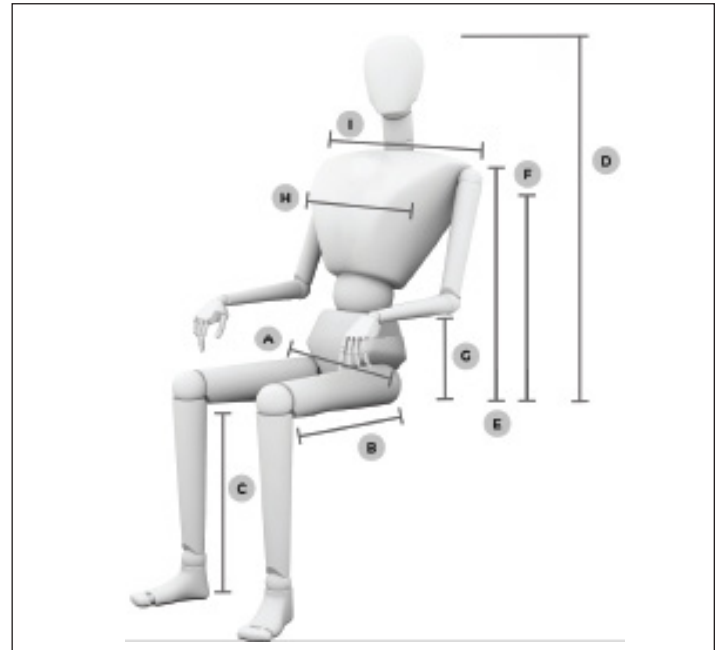

ULTRA ORDER FORM

Account #: _____ Date: _____

Dealer Name: _____

Contact: _____

Phone _____

Email: _____

PO Number: _____

Ship to Address: _____

City: _____

Region /County: _____

Post Code: _____

		Seat/Leg Length						
		Wide						
	Inches	16	17	18	19	20	21	22
Deep	16	☐	☐	☐	☐	☐	☐	☐
	17	☐	☐	☐	☐	☐	☐	☐
	18	☐	☐	☐	☐	☐	☐	☐
	19	☐	☐	☐	☐	☐	☐	☐
	20	☐	☐	☐	☐	☐	☐	☐
	21	☐	☐	☐	☐	☐	☐	☐
	22	☐	☐	☐	☐	☐	☐	☐

CLIENT INFORMATION

- A. Hip Width _____
- B. Seat Depth _____
- C. Lower Leg Length _____
- D. Seat to Top of Head _____
- E. Seat to Top of Shoulder _____
- F. Seat to Axilla (L, R) Armpit _____
- G. Seat to Arm _____
- H. Chest Width _____
- I. Shoulder Width _____
- J. Client Height _____
- K. Client Weight _____

Set to Specifications	
Seat to Floor Height Options - REQUIRED	
☐ 16.5"	☐ 17.5" ☐ 18.5" ☐ 19.5"
Width and depth are in 1" Increments	
Width - REQUIRED	Depth - REQUIRED
☐ 16" ☐ 17"	☐ 16" ☐ 17"
☐ 18" ☐ 19"	☐ 18" ☐ 19"
☐ 20" ☐ 21"	☐ 20" ☐ 21"
☐ 22"	☐ 22"
Angle-Adjustable Back - If not selected, it will be set to 95°	
☐ 90° ☐ 95° ☐ 100° ☐ 105° ☐ 110°	

☐ Set Legrest Length	
If not selected, legrest length will be set to 15"	
☐ 10" L	☐ 15" L
☐ 11" L	☐ 16" L
☐ 12" L	☐ 17" L
☐ 13" L	☐ 18" L
☐ 14" L