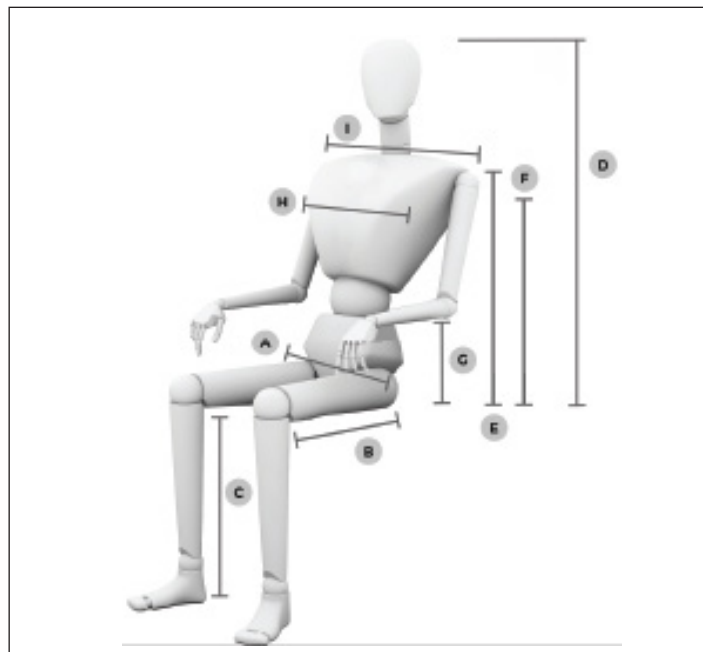

Seat/Leg Length								
Wide								
Inches	16	17	18	19	20	21	22	
Deep	16	☐	☐	☐	☐	☐	☐	☐
	17	☐	☐	☐	☐	☐	☐	☐
	18	☐	☐	☐	☐	☐	☐	☐
	19	☐	☐	☐	☐	☐	☐	☐
	20	☐	☐	☐	☐	☐	☐	☐
	21	☐	☐	☐	☐	☐	☐	☐
	22	☐	☐	☐	☐	☐	☐	☐

☐ Power Elevating legrests 13"-18" Pair, 5"W and 6" D footplate
The Power and Manual ELR's are a Gooseneck Mount

Set to Specifications	
Seat to Floor Height Options - REQUIRED	
☐ 16.5"	☐ 17.5" ☐ 18.5" ☐ 19.5"
Width and depth are in 1" Increments	
Width - REQUIRED	Depth - REQUIRED
☐ 16" ☐ 17"	☐ 16" ☐ 17"
☐ 18" ☐ 19"	☐ 18" ☐ 19"
☐ 20" ☐ 21"	☐ 20" ☐ 21"
☐ 22"	☐ 22"
Angle-Adjustable Back - If not selected, it will be set to 95°	
☐ 90° ☐ 95° ☐ 100° ☐ 105° ☐ 110°	

CLIENT INFORMATION

- A. Hip Width _____
- B. Seat Depth _____
- C. Lower Leg Length _____
- D. Seat to Top of Head _____
- E. Seat to Top of Shoulder _____
- F. Seat to Axilla (L, R) Armpit _____
- G. Seat to Arm _____
- H. Chest Width _____
- I. Shoulder Width _____
- J. Client Height _____
- K. Client Weight _____

☐ Set Legrest Length	
If not selected, legrest length will be set to 15"	
☐ 10" L	☐ 15" L
☐ 11" L	☐ 16" L
☐ 12" L	☐ 17" L
☐ 13" L	☐ 18" L
☐ 14" L