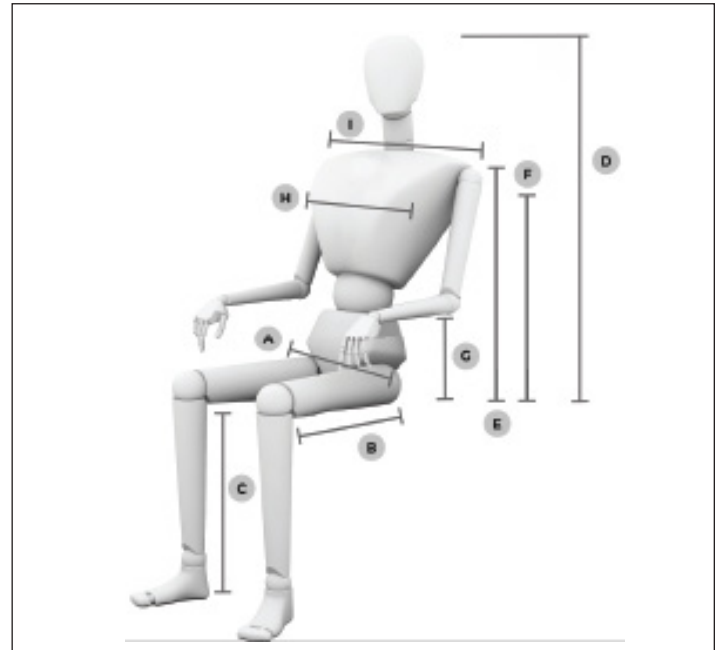

ULTRA ORDER FORM

Account #: _____ Date: _____

Dealer Name: _____

Contact: _____

Phone _____

Email: _____

PO Number: _____

Ship to Address: _____

City: _____

Region /County: _____

Post Code: _____

		Seat/Leg Length						
		Wide						
Deep	Inches	16	17	18	19	20	21	22
	16	☐	☐	☐	☐	☐	☐	☐
	17	☐	☐	☐	☐	☐	☐	☐
	18	☐	☐	☐	☐	☐	☐	☐
	19	☐	☐	☐	☐	☐	☐	☐
	20	☐	☐	☐	☐	☐	☐	☐
	21	☐	☐	☐	☐	☐	☐	☐
	22	☐	☐	☐	☐	☐	☐	☐

CLIENT INFORMATION

- A. Hip Width _____
- B. Seat Depth _____
- C. Lower Leg Length _____
- D. Seat to Top of Head _____
- E. Seat to Top of Shoulder _____
- F. Seat to Axilla (L, R) Armpit _____
- G. Seat to Arm _____
- H. Chest Width _____
- I. Shoulder Width _____
- J. Client Height _____
- K. Client Weight _____

Set to Specifications	
Seat to Floor Height Options - REQUIRED	
☐ 16.5"	☐ 17.5" ☐ 18.5" ☐ 19.5"
Width and depth are in 1" Increments	
Width - REQUIRED	Depth - REQUIRED
☐ 16" ☐ 17"	☐ 16" ☐ 17"
☐ 18" ☐ 19"	☐ 18" ☐ 19"
☐ 20" ☐ 21"	☐ 20" ☐ 21"
☐ 22"	☐ 22"
Angle-Adjustable Back - If not selected, it will be set to 95°	
☐ 90° ☐ 95° ☐ 100° ☐ 105° ☐ 110°	

Set Legrest Length	
If not selected, legrest length will be set to 15"	
☐ 10" L	☐ 15" L
☐ 11" L	☐ 16" L
☐ 12" L	☐ 17" L
☐ 13" L	☐ 18" L
☐ 14" L